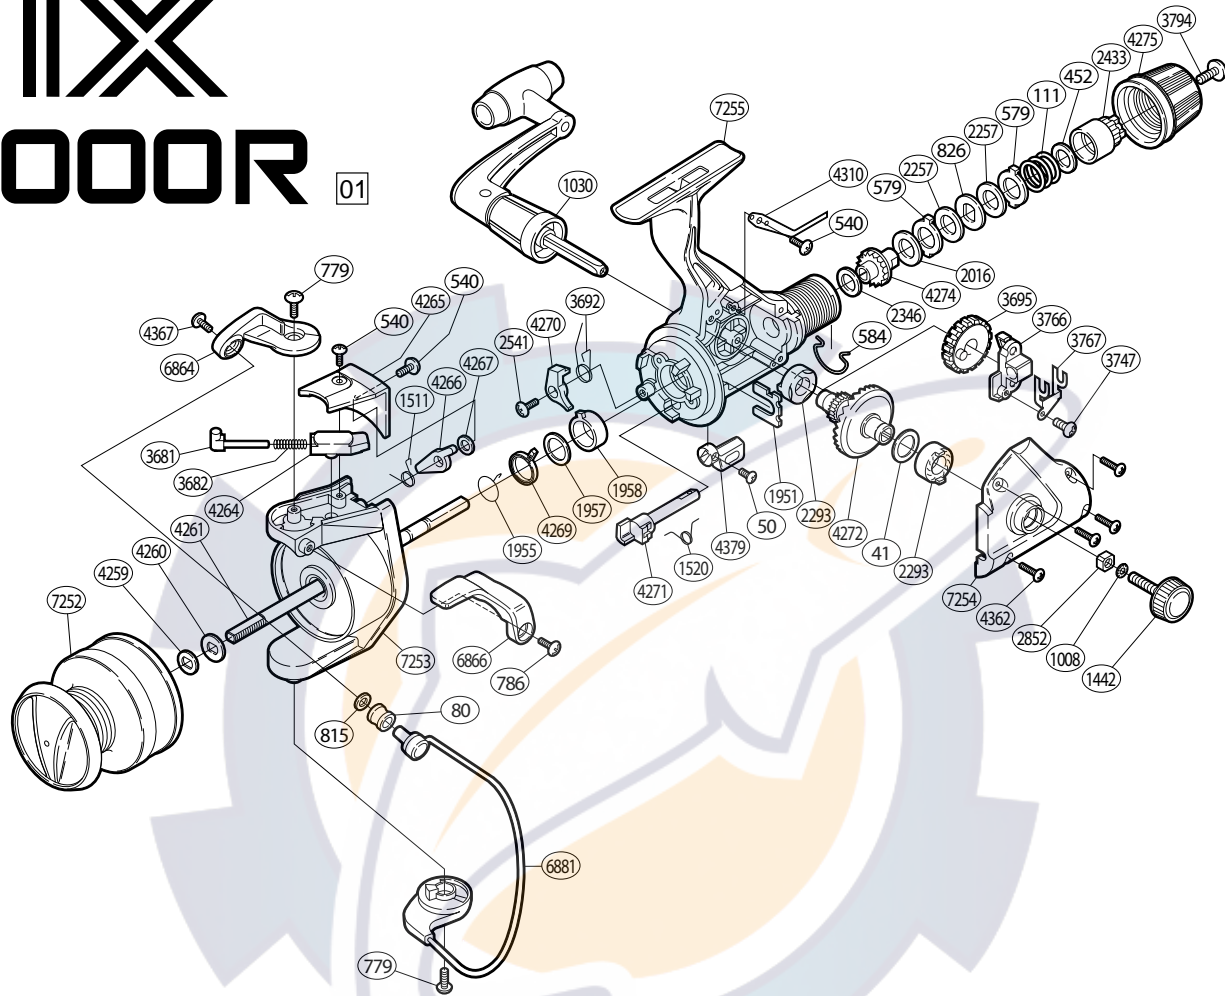

IX 4000R

Part No.	Description
RD 0041	Drive Gear Washer
RD 0050	Anti-Reverse Lever Screw
RD 0080	Line Roller
RD 0111	Drag Coil Spring
RD 0452	Drag Spring Washer
RD 0540	Multi-Purpose Screw
RD 0579	Eared Washer "B"
RD 0584	Hold Click Spring
RD 0779	Multi-Purpose Screw
RD 0786	Trigger Screw
RD 0815	Line Roller Washer
RD 0826	Key Washer "A"
RD 1008	Handle Lock Washer
RD 1030	Handle Assembly
RD 1442	Handle Screw Cap
RD 1511	Lever Spring
RD 1520	Anti-Reverse Cam Spring
RD 1951	Rotor Lock
RD 1955	Anti-Reverse Lock Out Spring
RD 1957	Bushing Washer

Part No.	Description
RD 1958	Bushing
RD 2016	Drag Washer "H" (cloth)
RD 2257	Drag Washer "H" (blue)
RD 2293	Drive Gear Bushing
RD 2346	Drag Washer "C" (cloth)
RD 2433	Pressure Screw
RD 2541	Anti-Reverse Pawl Screw
RD 2852	Handle Screw Lock
RD 3681	Bail Spring Guide (A)
RD 3682	Bail Spring
RD 3692	Anti-Reverse Pawl Spring
RD 3695	Oscillating Gear
RD 3747	Slider Retainer Screw
RD 3766	Oscillating Slider
RD 3767	Oscillating Slider Retainer
RD 3794	Drag Knob Screw
RD 4259	Spool Washer
RD 4260	Spool Support
RD 4261	Main Shaft
RD 4264	Bail Spring Guide (B)

Part No.	Description
RD 4265	Bail Spring Cover
RD 4266	Bail Trip Lever
RD 4267	Bail Trip Lever Washer
RD 4269	Anti-Reverse Lock Out
RD 4270	Anti-Reverse Pawl
RD 4271	Anti-Reverse Cam
RD 4272	Drive Gear
RD 4274	Drag Shaft
RD 4275	Drag Knob
RD 4310	Drag Click
RD 4362	Side Cover Screw
RD 4367	Line Roller Screw
RD 4379	Anti-Reverse Lever
RD 6864	Bail Arm
RD 6866	Quick-Fire II Trigger
RD 6881	Bail Assembly
RD 7252	Spool Assembly
RD 7253	Rotor Assembly
RD 7254	Side Cover
RD 7255	Body